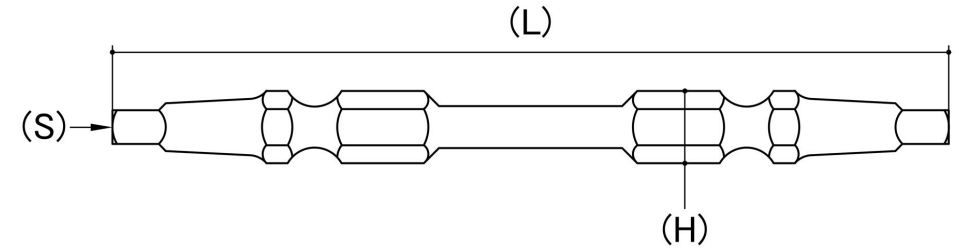

## Square Double Ended Driver Bit

**Series:** ThunderMAX Impact

**Drive Type:** Square

**Brand:** Alpha

**Magnetised:** Yes

**Material:** Alloy Tool Steel

**Finish:** Black Oxide

**System Of Measurement:** Imperial

**Comments:** Heavy Duty: Designed for 18v Battery Power Tools

*CAD drawings shown for graphic representation only.\**

Size (S)	Length (L) (mm)	Hex Size (H) (inches)	Point Size (mm)	Driver Bit Style	Sold in Packs of	sku (qfind)
	Nom					
SQ2	65	1/4	3.00	Double Ended	1	11S265TMAC1
SQ2	65	1/4	3.00	Double Ended	10	11S265TMAH